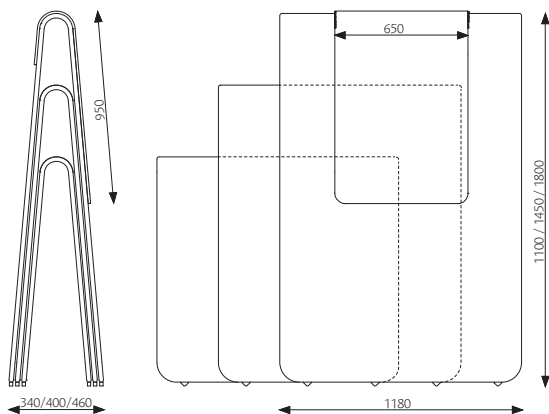

### DIMENSIONS

Thickness: 25 mm

Weight: 23 / 30 / 36 kg

### DESCRIPTION

Three sizes optimised to fit each other.

Body: 15 mm sound absorbing polyether glued on the outsides of two 6 mm sound reducing MDF board (Nordic Ecolabel) with a 22 mm wooden frame.

Frame: The body is surrounded by a metal tube profile Ø22 x 1.5 mm.

### OPTIONS .

Writingboard: 650 x 950 mm, writing laminate, single or double.

Pen holder: Fixed mounting, for 5 pens.

Eraser: Attached with magnet.