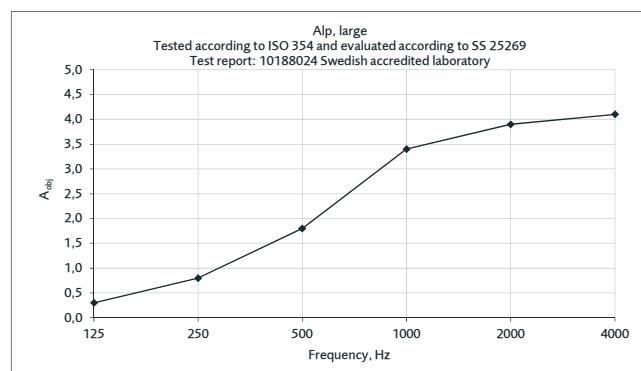

### CERTIFICATES

Acoustics: Measurements made in accordance with ISO 354:2003. Evaluation made according to standards for individual objects SS 25269:2013 (Report 10171560.01, Date 2013-01-30, WSP Akustik, laboratory accredited by Swedac)

### SPECIFICATION TEXT

E.g: Glimakra Alp Medium, 1180 x 1450 x 390 mm.  
Fabric Blazer CUZ28.  
Acoustics evaluated according to SS 25269.  
Meet the criteria of Möbelfakta.

Equivalent absorption area per object (m<sup>2</sup>S/object)

Equivalent absorption area per object (m<sup>2</sup>S/object)

Equivalent absorption area per object (m<sup>2</sup>S/object)