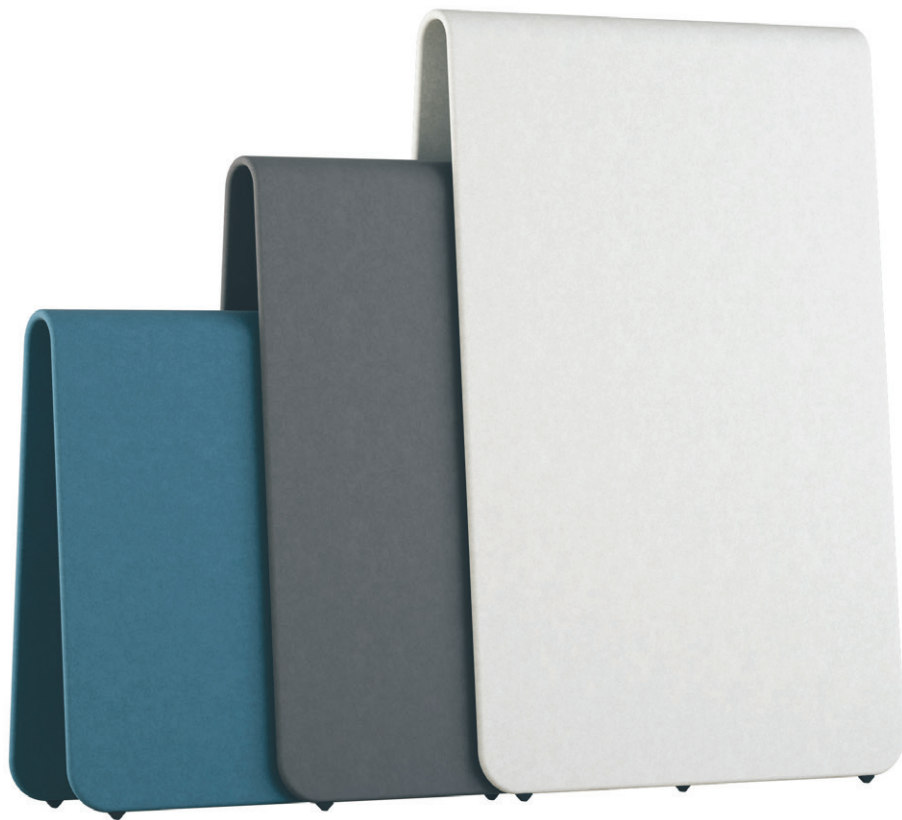

PRODUCT SHEET / 2018 04 10

Alp

Floor screen

Design: Tim Alpen