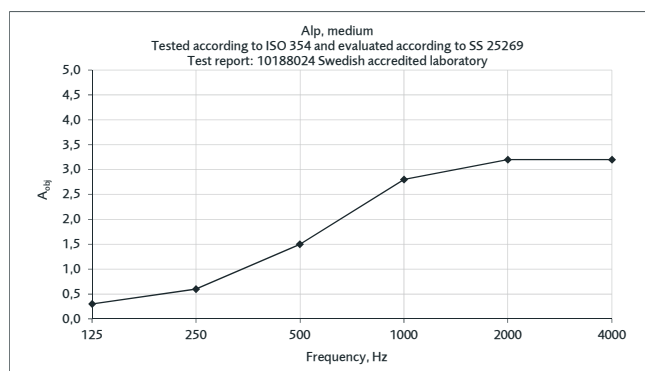

Equivalent absorption area per object (m²S/object)