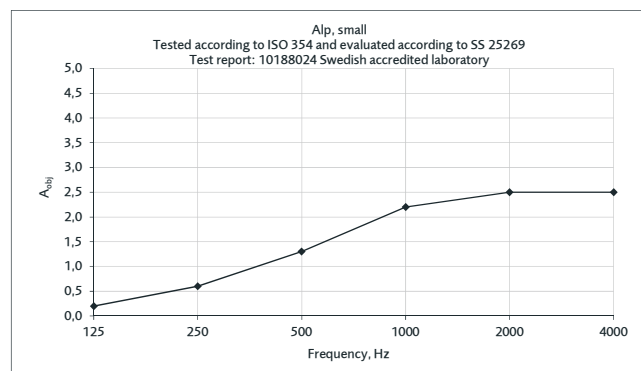

Alp

Floor screen

Design: Tim Alpen

CERTIFICATES

Acoustics: Measurements made in accordance with ISO 354:2003. Evaluation made according to standards for individual objects SS 25269:2013 (Report 10171560.01, Date 2013-01-30, WSP Akustik, laboratory accredited by Swedac)

Möbelfakta: The product has been declared and approved in accordance with the criteria for floor screens in Möbelfakta ver. 2015-05-01. Reg. No: 0220160120. Valid until 2021-01-14.

Glimakra of Sweden AB is certified according to ISO 9001:2015 and ISO 14001:2015.

SPECIFICATION TEXT

E.g: Glimakra Alp Medium, 1180 x 1450 x 390 mm.
Fabric Blazer CUZ28.
Acoustics evaluated according to SS 25269.
Meet the criteria of Möbelfakta.

Equivalent absorption area per object (m²S/object)